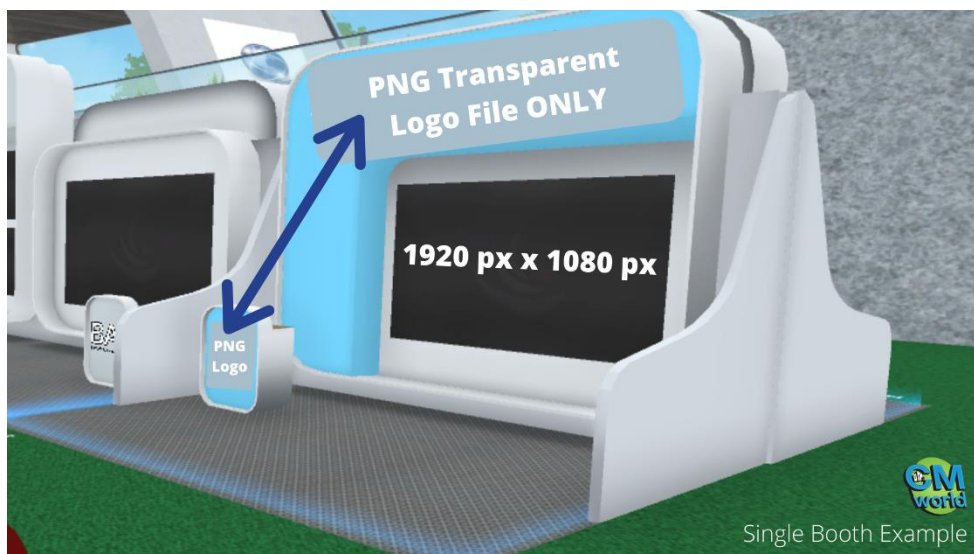

Presentation Screen: Found throughout CMworld in the auditorium, classrooms and boardrooms alike.

Images: 1920 px x 1080 px

Power Point Presentations: CMworld does allow for a power point upload. This functionality requires CACM Staff assistance. Please speak with a CACM team member for more information.

Welcome Area:

Large Wall Artwork: 1920 px x 1080 px

Square Tile Artwork: 1080 px x 1080 px

CACM Expo Hall:

Booth Specs:

Presentation Screen(s):

Images: 1920 px x 1080 px

Power Point Presentations: CMworld does allow for a power point upload. This functionality requires CACM Staff assistance. Please speak with a CACM team member for more information.

Square Tile Artwork: 1080 px x 1080 px

Horizontal Banner Image for Quad Booth: 1200 px x 400 px

Vertical Banner Image for Quad Booth: 200 px x 728 px

End Cap Image for Quad Booth: 1200 px x 800 px

Logos on Podiums: PNG TRANSPARENT files ONLY, please. This ensures there isn't an unattractive white box around your logo. The larger the logo, the better it will look and place on the podium or the booth header position.

Wall Graphics: These locations will accommodate whatever you see fit to place there.

Images: 1080 px x 1080 px (square image)

1200 px x 400 px (banner)

Expo Hall Entrance Banner Graphics: Banner are located at the entrance of the Expo Hall both inside and directly outside the hall.