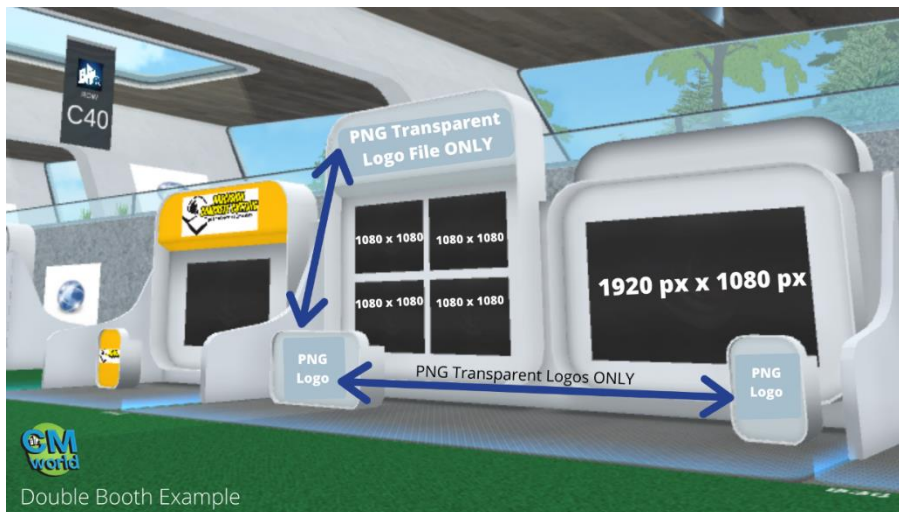

Presentation Screen: Found throughout CMworld in the auditorium, classrooms and boardrooms alike.

Images: 1920 px x 1080 px

Power Point Presentations: CMworld does allow for a power point upload. This functionality requires CACM Staff assistance. Please speak with a CACM team member for more information.

Welcome Area:

Large Wall Artwork: 1920 px x 1080 px

Square Tile Artwork: 1080 px x 1080 px

CACM Expo Hall:

Booth Specs:

Presentation Screen(s):

Images: 1920 px x 1080 px

Power Point Presentations: CMworld does allow for a power point upload. This functionality requires CACM Staff assistance. Please speak with a CACM team member for more information.

Square Tile Artwork: 1080 px x 1080 px

Horizontal Banner Image for Quad Booth: 1200 px x 400 px

Vertical Banner Image for Quad Booth: 200 px x 728 px

End Cap Image for Quad Booth: 1200 px x 800 px

Logos on Podiums: PNG TRANSPARENT files ONLY, please. This ensures there isn't an unattractive white box around your logo. The larger the logo, the better it will look and place on the podium or the booth header position.

Wall Graphics: These locations will accommodate whatever you see fit to place there.

Images: 1080 px x 1080 px (square image)

1200 px x 400 px (banner)

Expo Hall Entrance Banner Graphics: Banner are located at the entrance of the Expo Hall both inside and directly outside the hall.